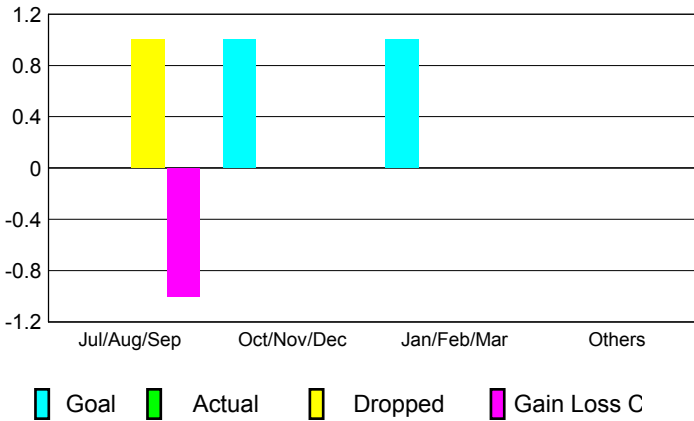

GMT: **JØRN ANDERSEN**

Location: **FINLAND**

GMT CA: **4**

**CLUBS**

Month	New Club Goal	Actual New Clubs	Actual Dropped Clubs	Gain/Loss of Clubs
<b>2012-2013</b>				
Jul/Aug/Sep	0	0	1	-1
Oct/Nov/Dec	1	0	0	0
Jan/Feb/Mar	1	0	0	0
Apr/May/June	0	0	0	0
<b>Totals</b>	<b>2</b>	<b>0</b>	<b>1</b>	<b>-1</b>

**Club Results 2012-2013**

Goal, New, Dropped, Gain/Loss

**YTD Status Quo Clubs 2012-2013**

Status Quo Clubs Compared to Status Quo Members

**Club Gain/Loss 2012-2013**

**MEMBERSHIP**

Month	Net Memb Goal	Actual New Memb	Actual Dropped Memb	Gain/Loss of Memb
<b>2012-2013</b>				
Jul/Aug/Sep	-8	7	18	-11
Oct/Nov/Dec	11	16	25	-9
Jan/Feb/Mar	22	30	18	12
Apr/May/June	5	29	48	-19
<b>Totals</b>	<b>30</b>	<b>82</b>	<b>109</b>	<b>-27</b>