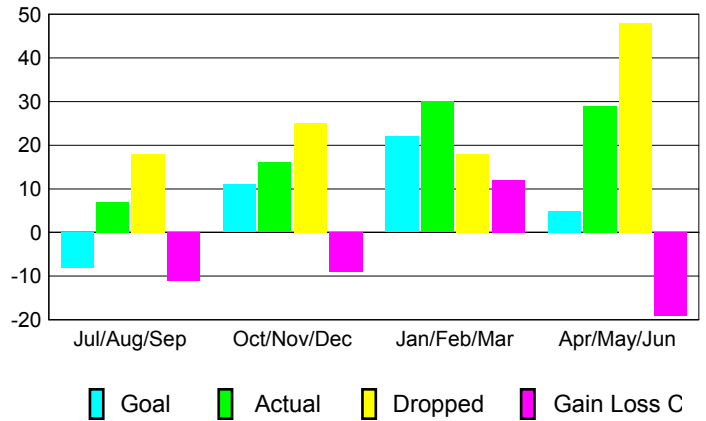

GMT: **JØRN ANDERSEN**

Location: **FINLAND**

GMT CA: **4**

**CLUBS**

Month	New Club Goal	Actual New Clubs	Actual Dropped Clubs	Gain/Loss of Clubs
<b>2012-2013</b>				
Jul/Aug/Sep	0	0	1	-1
Oct/Nov/Dec	1	0	0	0
Jan/Feb/Mar	1	0	0	0
Apr/May/June	0	0	0	0
<b>Totals</b>	<b>2</b>	<b>0</b>	<b>1</b>	<b>-1</b>

**Club Results 2012-2013**

Goal, New, Dropped, Gain/Loss

**YTD Status Quo Clubs 2012-2013**

Status Quo Clubs Compared to Status Quo Members

**Club Gain/Loss 2012-2013**

**MEMBERSHIP**

Month	Net Memb Goal	Actual New Memb	Actual Dropped Memb	Gain/Loss of Memb
<b>2012-2013</b>				
Jul/Aug/Sep	-8	7	18	-11
Oct/Nov/Dec	11	16	25	-9
Jan/Feb/Mar	22	30	18	12
Apr/May/June	5	29	48	-19
<b>Totals</b>	<b>30</b>	<b>82</b>	<b>109</b>	<b>-27</b>

**Membership Results 2012-2013**

Goal, New, Dropped, Gain/Loss

**Gender Comparison 2012-2013**

**Membership Gain/Loss 2012-2013**